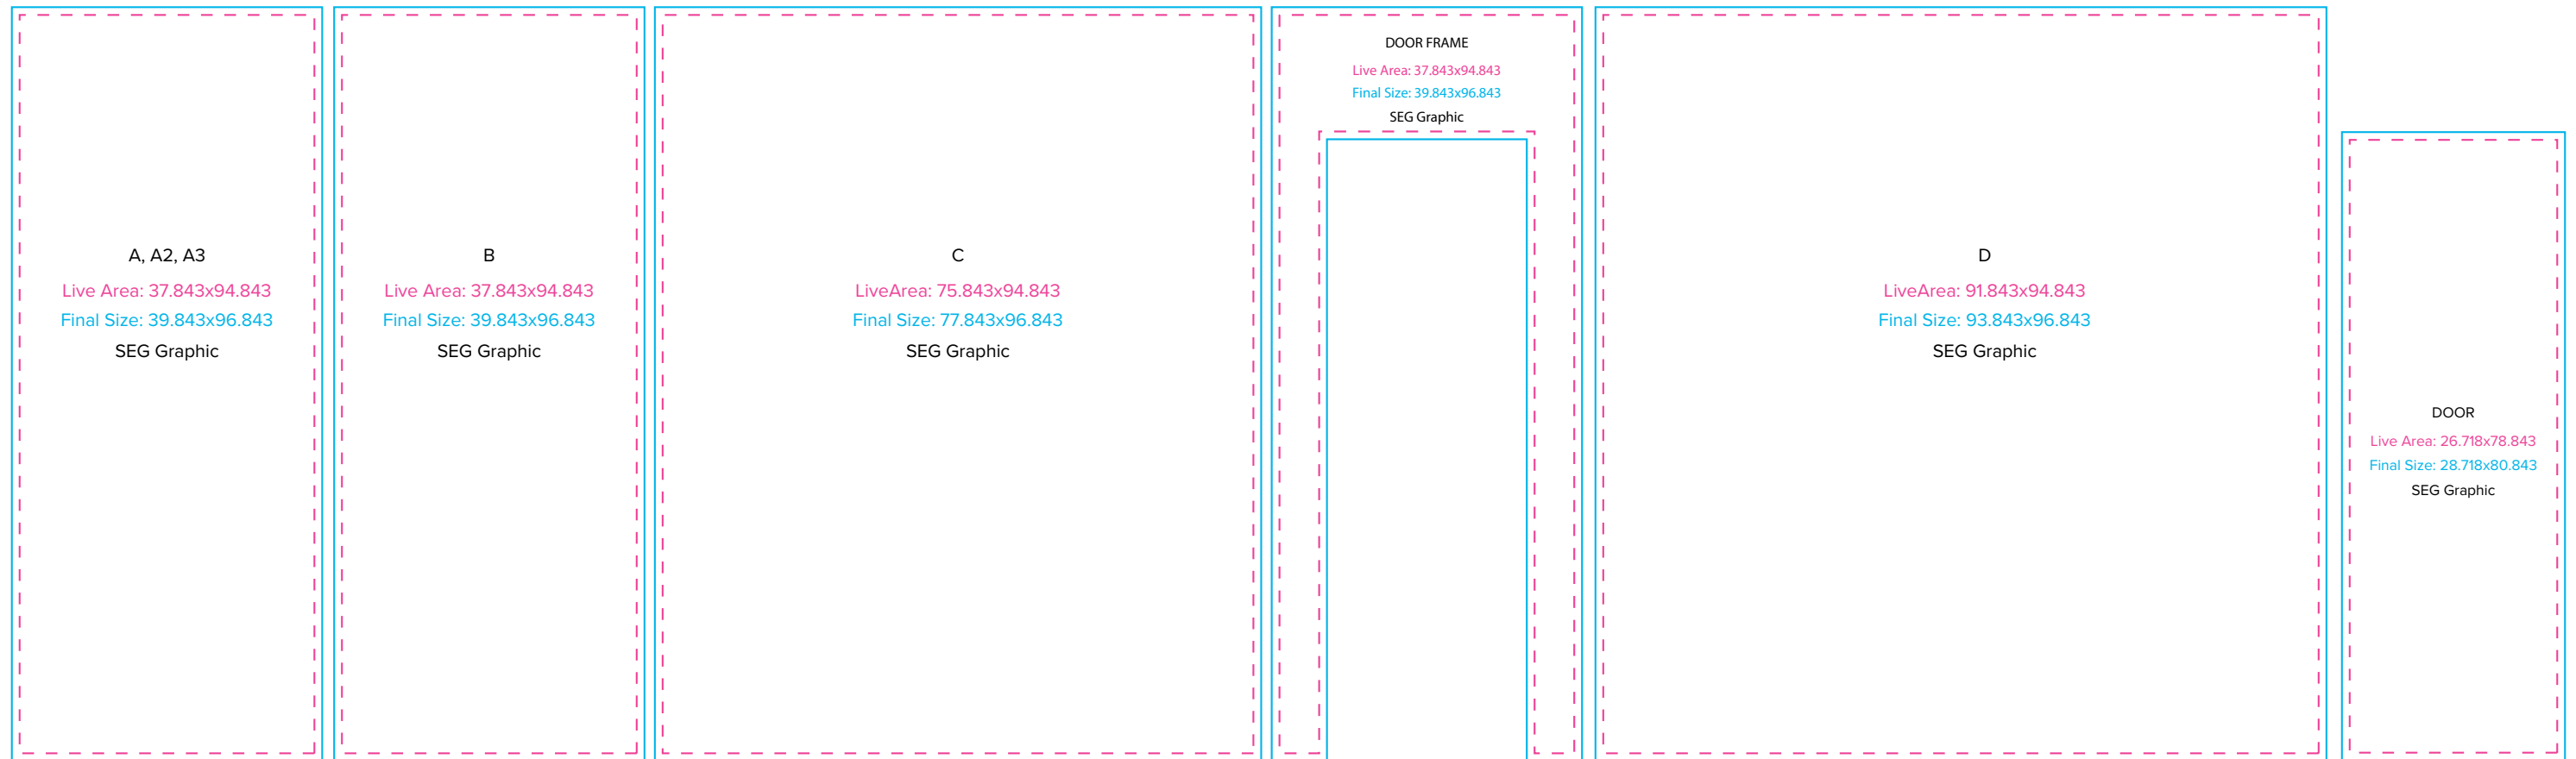

Graphic Template  
10 x 10 Inline Exhibit  
SEG Graphics,  
Sintra Door and Panel

NOTE: All Raster Art (jpg, tiff,psd, png, etc.) must be at least 100 dpi at print size.

Graphic Template  
10 x 10 Inline Exhibit  
GOD-1557 Reception Counter  
SEG Version

NOTE: All Raster Art (jpg, tiff,psd, png, etc.) must be at least 100 dpi at print size.